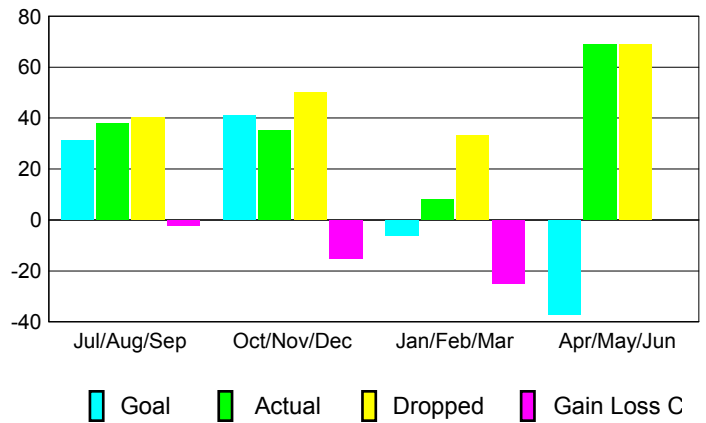

GMT: **RONAL LUXTON**

Location: **NEW ZEALAND**

GMT CA: **7**

**CLUBS**

Month	New Club Goal	Actual New Clubs	Actual Dropped Clubs	Gain/Loss of Clubs
<b>2012-2013</b>				
Jul/Aug/Sep	0	0	0	0
Oct/Nov/Dec	1	0	1	-1
Jan/Feb/Mar	0	0	0	0
Apr/May/June	1	1	0	1
<b>Totals</b>	<b>2</b>	<b>1</b>	<b>1</b>	<b>0</b>

**Club Results 2012-2013**

Goal, New, Dropped, Gain/Loss

**YTD Status Quo Clubs 2012-2013**

Status Quo Clubs Compared to Status Quo Members

**Club Gain/Loss 2012-2013**

**MEMBERSHIP**

Month	Net Memb Goal	Actual New Memb	Actual Dropped Memb	Gain/Loss of Memb
<b>2012-2013</b>				
Jul/Aug/Sep	31	38	40	-2
Oct/Nov/Dec	41	35	50	-15
Jan/Feb/Mar	-6	8	33	-25
Apr/May/June	-37	69	69	0
<b>Totals</b>	<b>29</b>	<b>150</b>	<b>192</b>	<b>-42</b>

**Membership Results 2012-2013**

Goal, New, Dropped, Gain/Loss

**Gender Comparison 2012-2013**

**Membership Gain/Loss 2012-2013**