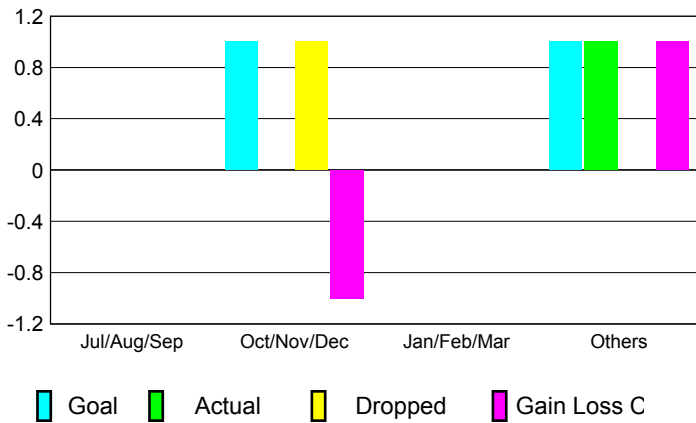

GMT: **RONAL LUXTON**

Location: **NEW ZEALAND**

GMT CA: **7**

**CLUBS**

Month	New Club Goal	Actual New Clubs	Actual Dropped Clubs	Gain/Loss of Clubs
<b>2012-2013</b>				
Jul/Aug/Sep	0	0	0	0
Oct/Nov/Dec	1	0	1	-1
Jan/Feb/Mar	0	0	0	0
Apr/May/June	1	1	0	1
<b>Totals</b>	<b>2</b>	<b>1</b>	<b>1</b>	<b>0</b>

**Club Results 2012-2013**

Goal, New, Dropped, Gain/Loss

**YTD Status Quo Clubs 2012-2013**

Status Quo Clubs Compared to Status Quo Members

**Club Gain/Loss 2012-2013**

**MEMBERSHIP**

Month	Net Memb Goal	Actual New Memb	Actual Dropped Memb	Gain/Loss of Memb
<b>2012-2013</b>				
Jul/Aug/Sep	31	38	40	-2
Oct/Nov/Dec	41	35	50	-15
Jan/Feb/Mar	-6	8	33	-25
Apr/May/June	-37	69	69	0
<b>Totals</b>	<b>29</b>	<b>150</b>	<b>192</b>	<b>-42</b>